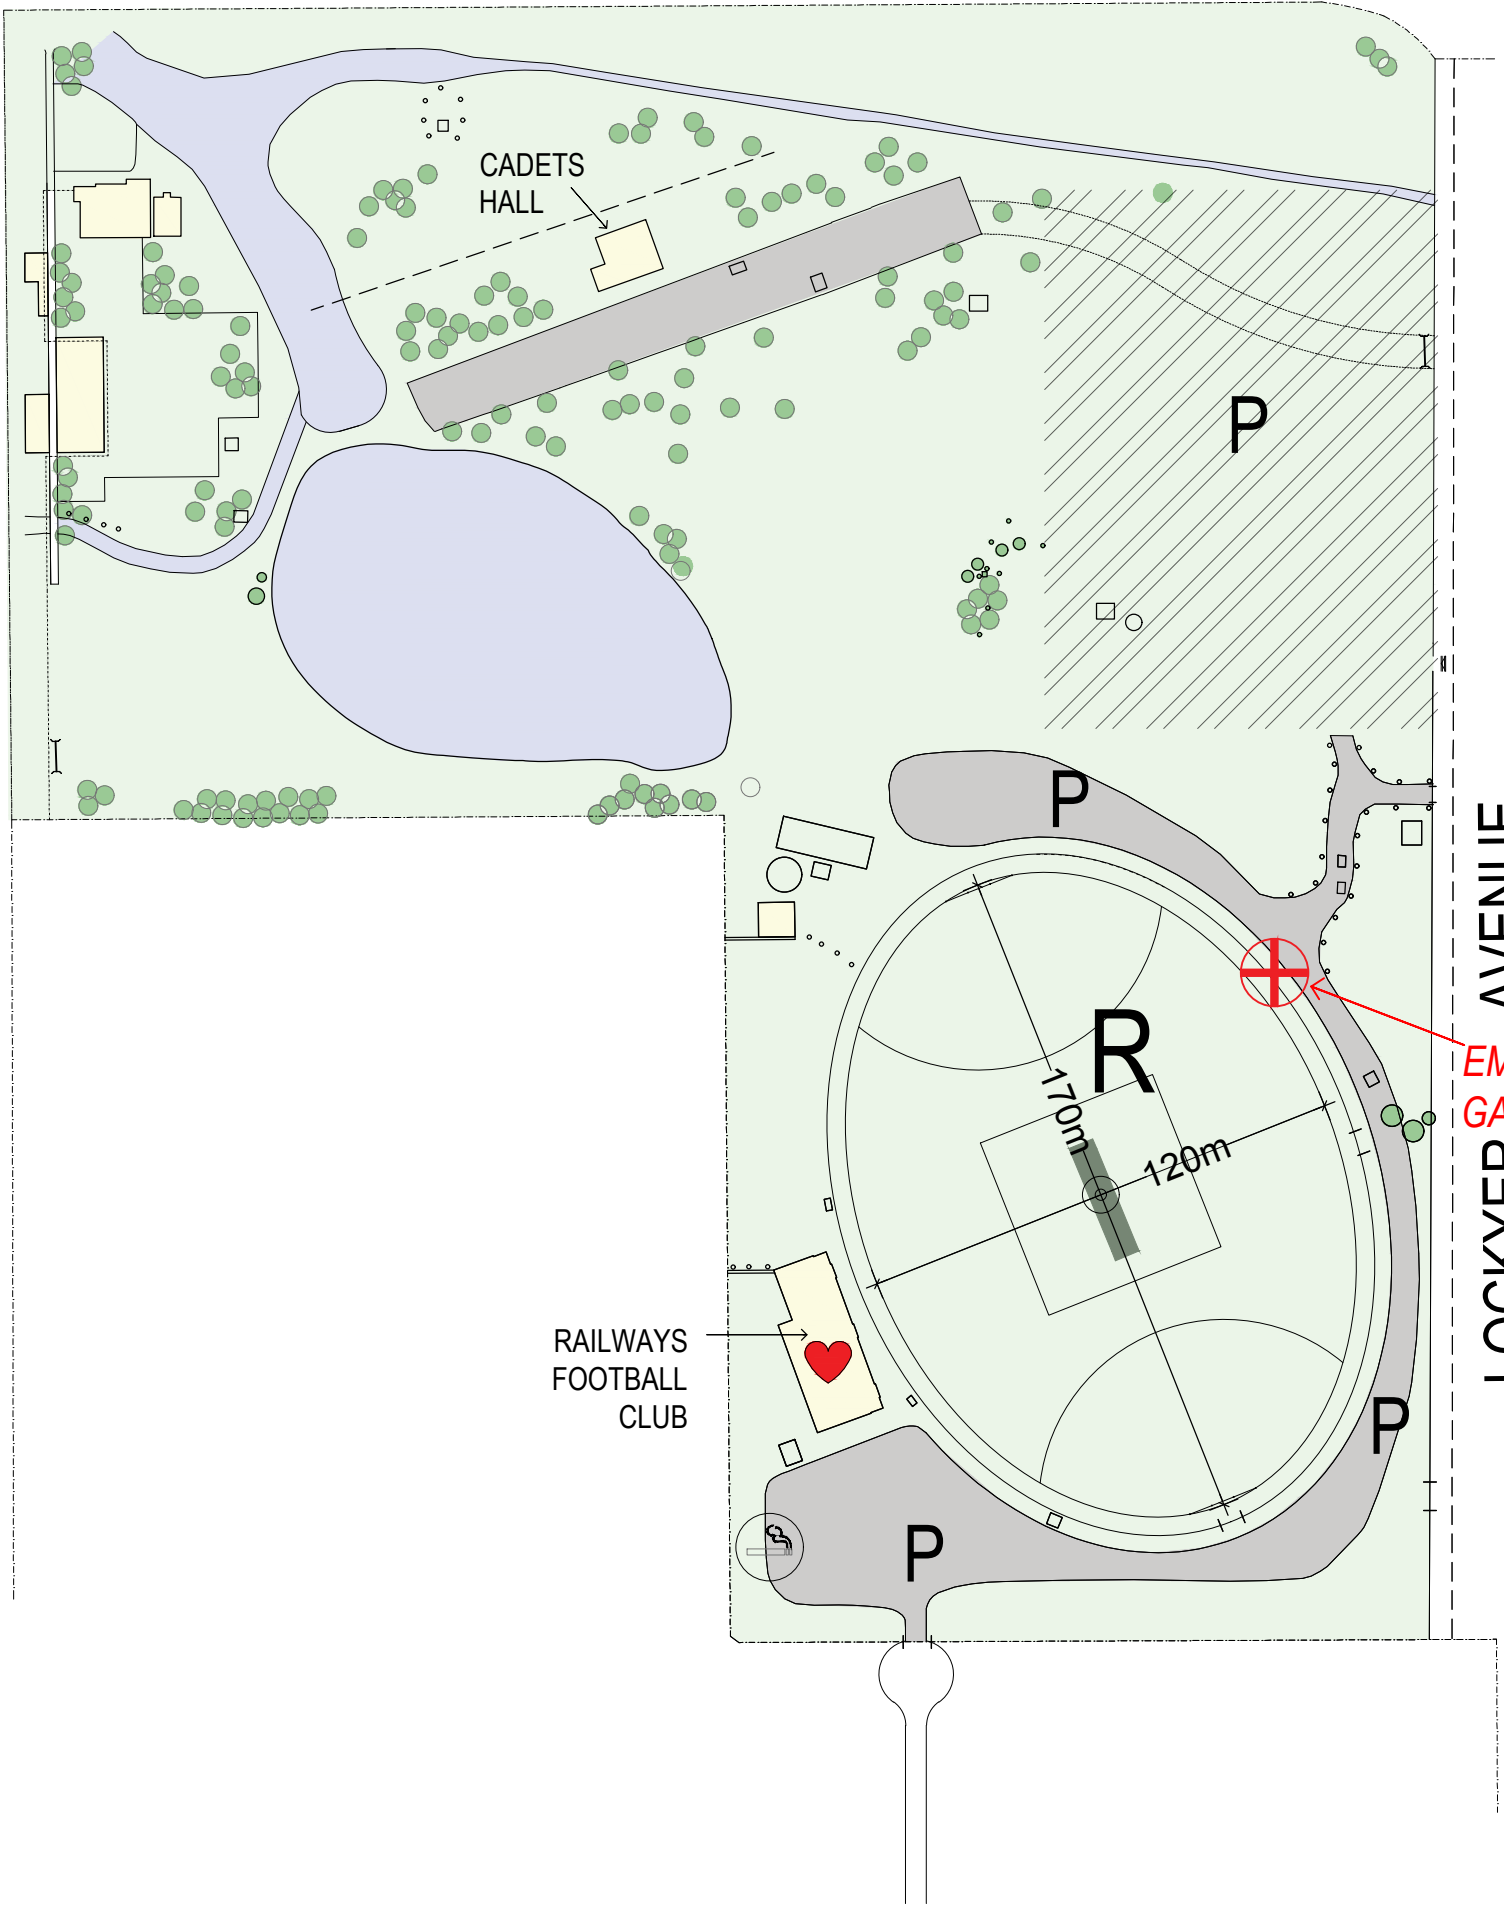

NORTH ROAD

SYMBOL KEY

- DEFIB (DEFIBRILLATOR)
- EMERGENCY VEHICLE ACCESS GATE
- DESIGNATED SMOKING AREA

CENTENNIAL PARK
CENTRAL PRECINCT